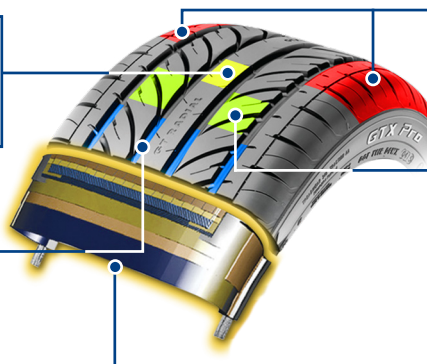

HIGH PERFORMANCE TYRE

13-18 Inch Speed Rating: H-W 35-65 Series

CHAMPIRO GTX PRO

GT Radial Champiro GTX Pro is a high performance tuning tyre specially designed and developed for today's car enthusiasts who are looking for style and superior performance.

FEATURES & BENEFITS

SOLID CENTER RIB WITH SMALL SIPES

Ensure good directional stability and fast steering response for superior handling

4 WIDE LONGITUDINAL AND LATERAL GROOVES

Maximum water evacuation to prevent aquaplaning

MODERN STRONG SHOULDER BLOCK WITH LATERAL GROOVE

Reducing noise and great cornering traction

ADVANCE DIRECTIONAL TREAD BLOCK DESIGN

Provide fast acceleration and good braking

WIDE HIGH TENSILE STEEL BELT WITH JOINTLESS COVER CONSTRUCTION